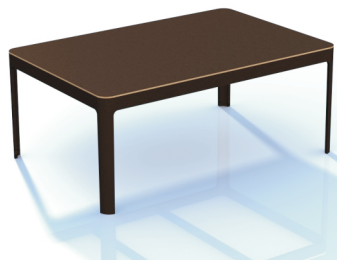

# radii stool

## RADII SERIES

radii buffet

radii tables

Made in Australia - Long Life/Sustainable

Radii\_shift

Luxxbox has created the new Radii series, go beyond the angle. Radii is a new storage/stool/table series with a double identity- solid Tasmanian oak legs, plywood reveal veneer top and optional finishes for a hard centre. Made with solid oak legs - stains, colours, shapes, sizes, drawers and doors no problem.

Available in a stock range of colours as well as custom colours and sizes for projects.

Materials: Plantation grown Tasmanian Oak, sustainable plywood, veneer or GECA laminate.